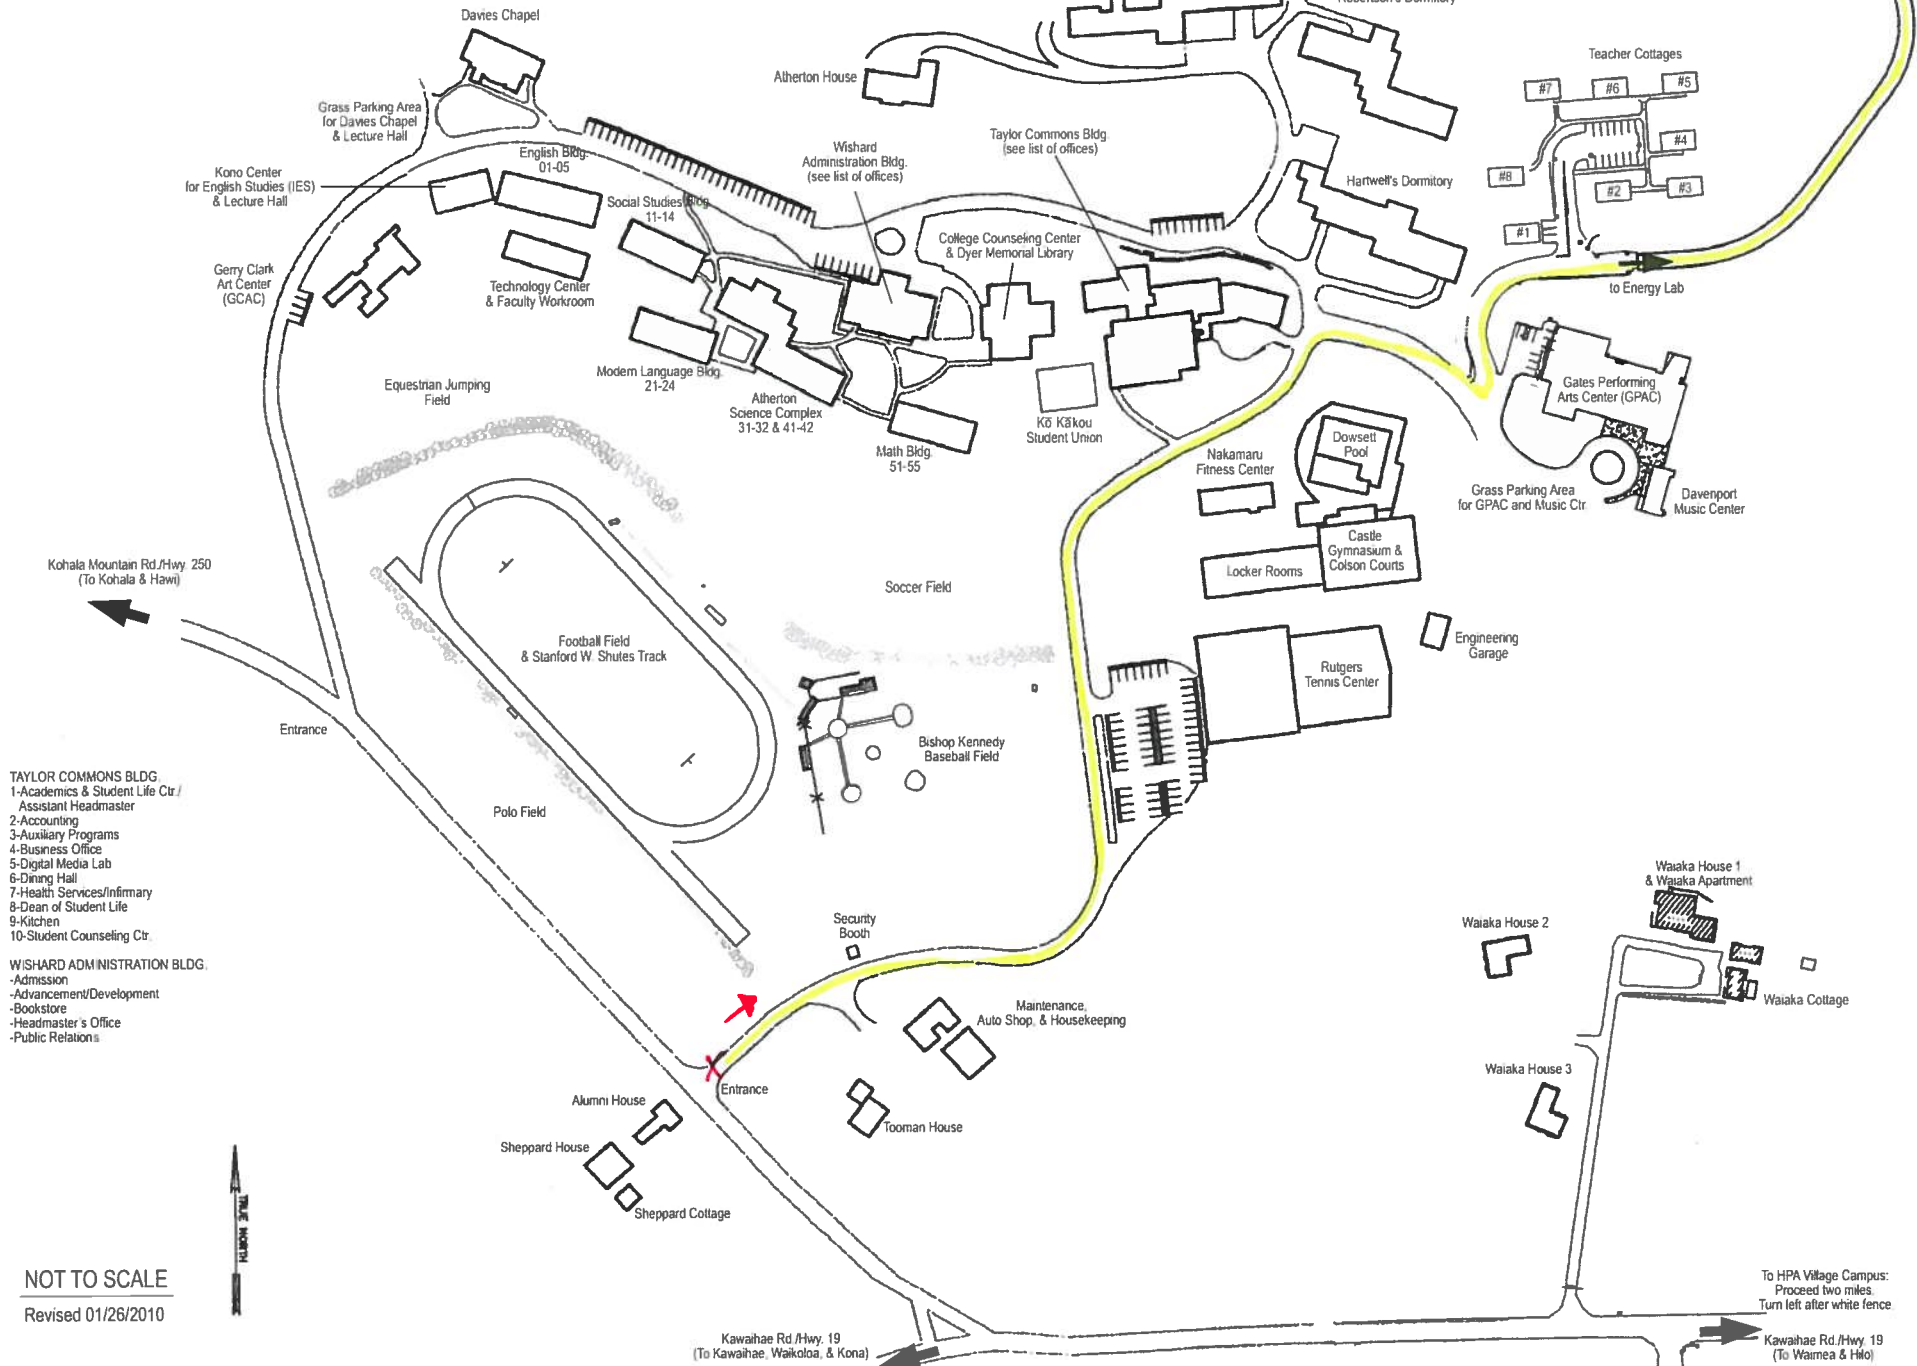

Upper Campus Map

1. **TAYLOR COMMONS BLDG.**
   1-Academics & Student Life Ctr / Assistant Headmaster
   2-Accounting
   3-Auxiliary Programs
   4-Business Office
   5-Digital Media Lab
   6-Dining Hall
   7-Health Services/Infirmary
   8-Dean of Student Life
   9-Kitchen
   10-Student Counseling Ctr.

1. **WISHARD ADMINISTRATION BLDG.**
   -Admission
   -Advancement/Development
   -Bookstore
   -Headmaster's Office
   -Public Relations

NOT TO SCALE
Revised 01/26/2010

To HPA Village Campus:
Proceed two miles.
Turn left after white fence

Kawaihae Rd./Hwy 19
(To Waimea & Hilo)